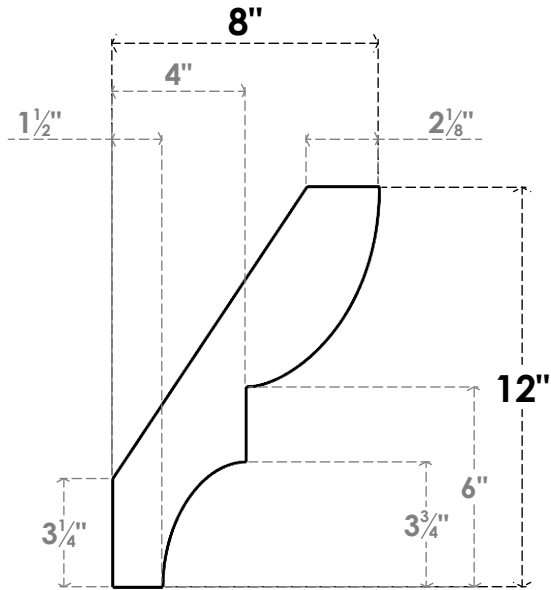

ITEM NUMBER: BRCPO050X08000X12000RID

5"W X 8"D X 12"H RIDGEWOOD ARCHITECTURAL GRADE PVC OPEN BRACE

SIDE PROFILE

FRONT PROFILE

ISOMETRIC

EKENA MILLWORK
2300 WEST MAIN ST.
CLARKSVILLE, TX 75426
TOLL FREE: 866-607-0453
WWW.EKENAMILLWORK.COM