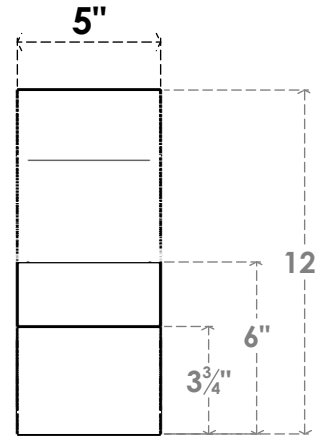

ITEM NUMBER: BRCPO050X08000X12000RID

5"W X 8"D X 12"H RIDGEWOOD ARCHITECTURAL GRADE PVC OPEN BRACE

SIDE PROFILE

FRONT PROFILE

ISOMETRIC

EKENA MILLWORK
2300 WEST MAIN ST.
CLARKSVILLE, TX 75426
TOLL FREE: 866-607-0453
WWW.EKENAMILLWORK.COM