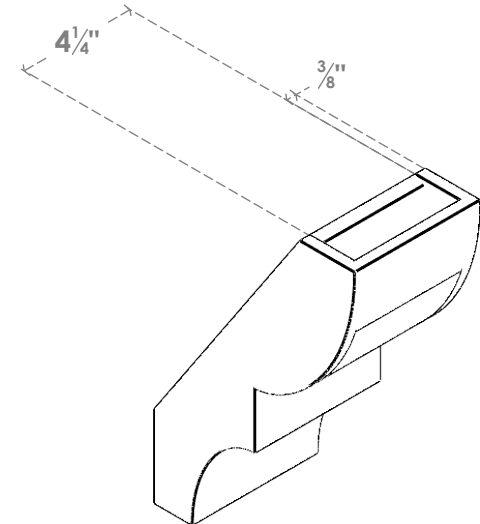

ITEM NUMBER: BRCPO050X08000X12000RID

5"W X 8"D X 12"H RIDGEWOOD ARCHITECTURAL GRADE PVC OPEN BRACE

SIDE PROFILE

FRONT PROFILE

ISOMETRIC

EKENA MILLWORK
2300 WEST MAIN ST.
CLARKSVILLE, TX 75426
TOLL FREE: 866-607-0453
WWW.EKENAMILLWORK.COM